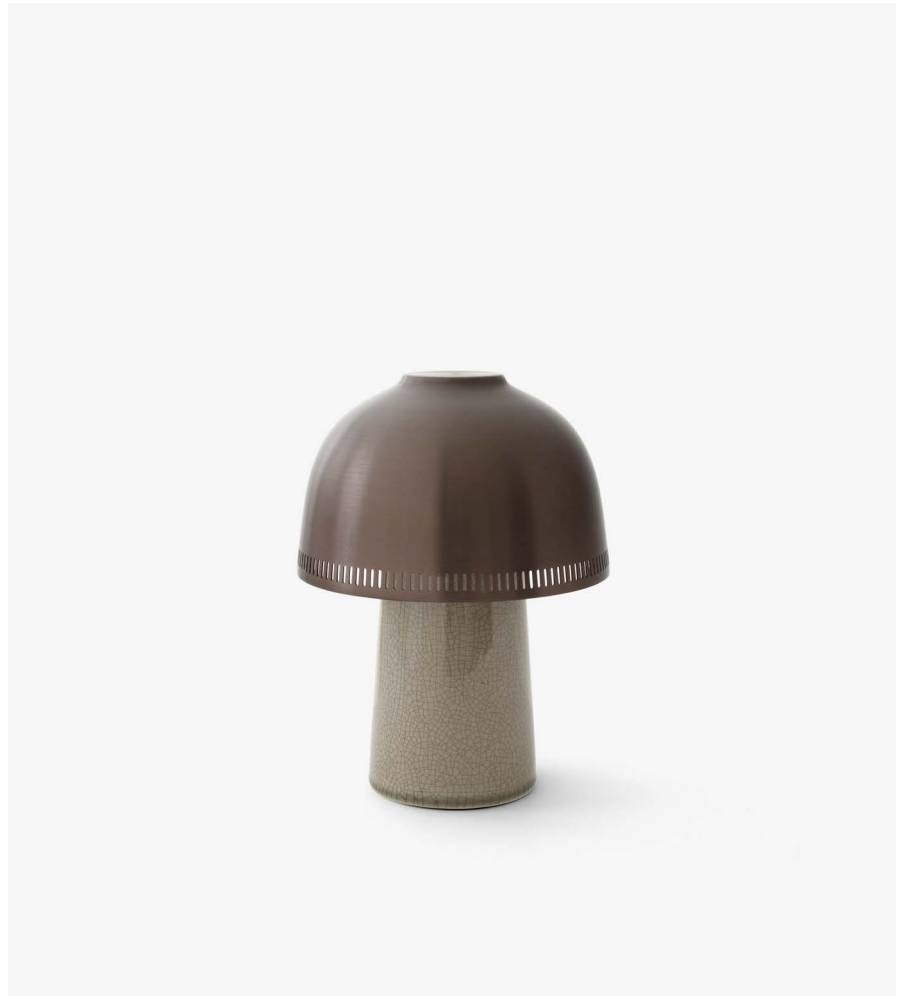

Raku ^{SH8}

Sebastian Herkner

2022

H: 21cm / 8.3in

D: 16cm / 8.3in

Raku^{SH8}

Sebastian Herkner

2022

Product category

Portable lamp

Environment

The lamp is for indoors use only. It can be taken outdoors, but must be kept and stored indoors

Materials

Shade: Anodized aluminium or brass
Base: Crackle glazed ceramic

Production process

The shade is spun and the ceramic base is molded, and covered with a glaze that gives it the cracking pattern

Colours

Blue Green & Brass
Beige Grey & Bronzed

Dimensions

H: 21cm / 8.3in, W: 16cm / 6.3in, D: 16cm / 6.3in
Cord Length: L: 200cm / 78.7in

→ Stock item

Blue Green & Brass, Beige Grey & Bronzed

→ Beige Grey & Bronzed

→ Blue Green & Brass

&Tradition[®]