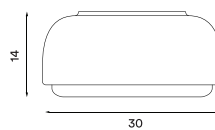

## Dimensions and light direction

**Body colour:** White, dusty blue or dark grey  
**Body material:** Steel  
**Shade colour:** Opal white matt  
**Shade material:** Glass  
**Bulbs:** E27, Max. 2 x 13 W LED only (small)  
E27, Max. 3 x 13 W LED only (large)  
**Voltage:** 220V - 240V - 50Hz  
**Net weight:** 2.0 kg (small), 3.1 kg (large)  
**Spare parts available:** Glass shade