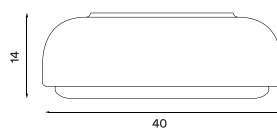

## Dimensions and light direction

**Body colour:** White, dusty blue or dark grey  
**Body material:** Steel  
**Shade colour:** Opal white matt  
**Shade material:** Glass  
**Bulbs:** E27, Max. 2 x 13 W LED only (small)  
E27, Max. 3 x 13 W LED only (large)  
**Voltage:** 220V - 240V - 50Hz  
**Net weight:** 2.0 kg (small), 3.1 kg (large)  
**Spare parts available:** Glass shade