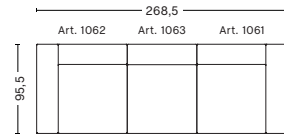

- MAGS SOFA, COMBINATIONS / 3 SEATER -

3 SEATER COMB. 1

W268,5 x D95,5 x H40/67 cm

Upholstery	NOK
Fabric group 1	28.547
Fabric group 2	29.297
Fabric group 3	29.897
Fabric group 4	30.647
Fabric group 5	42.397
Fabric group 6	63.747