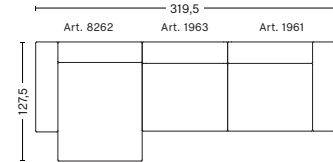

**3 SEATER COMB. 11
LEFT ARMREST**

W319,5 x D95,5/127,5 x H40/67 cm

Upholstery	NOK
Fabric group 1	37.747
Fabric group 2	38.397
Fabric group 3	39.047
Fabric group 4	39.847
Fabric group 5	54.647

Not available in leather