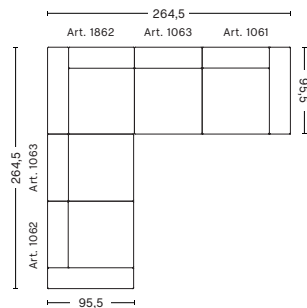

**CORNER COMB. 1
LEFT ARMREST**

W264,5 x D95,5/264,5 x H40/67 cm

Upholstery	NOK
Fabric group 1	46.695
Fabric group 2	47.945
Fabric group 3	48.945
Fabric group 4	50.195
Fabric group 5	68.995
Fabric group 6	102.895