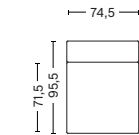

Right armrest
Art. 1061
W73/97 x D71,5/95,5 x H40/67 cm
Armrest D24 cm

Upholstery	NOK
Fabric group 1	10.399
Fabric group 2	10.649
Fabric group 3	10.849
Fabric group 4	11.099
Fabric group 5	15.799
Fabric group 6	24.299