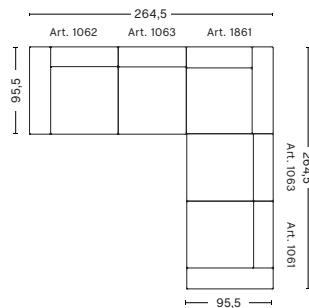

**CORNER COMB. 1
RIGHT ARMREST**

W264,5 x D95,5/264,5 x H40/67 cm

Upholstery	NOK
Fabric group 1	46.695
Fabric group 2	47.945
Fabric group 3	48.945
Fabric group 4	50.195
Fabric group 5	68.995
Fabric group 6	102.895