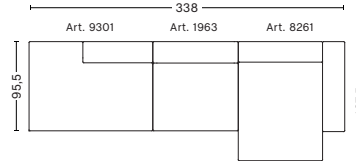

**3 SEATER COMB. 5
RIGHT ARMREST**

W338 x D95,5/127,5 x H40/67 cm

Upholstery	NOK
Fabric group 1	36.347
Fabric group 2	36.997
Fabric group 3	37.647
Fabric group 4	38.397
Fabric group 5	51.347

Not available in leather