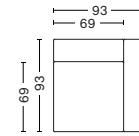

Right corner
Art. 1861
W69/93 x D69/93 x H40/67 cm
Armrest D24 cm

Upholstery	NOK
Fabric group 1	10.399
Fabric group 2	10.649
Fabric group 3	10.849
Fabric group 4	11.099
Fabric group 5	15.799
Fabric group 6	23.999

FABRIC GROUPS 1 / Surface by HAY, Remix, Linara, Mode 2 / Steelcut, Steelcut Trio, Melange Nap, Lola, Olavi by HAY, Flamiber, Fairway 3 / Divina, Divina Melange, Divina MD, Fiord, Ruskin, Roden, Bolgheri, DOT 1682 4 / Hallingdal, Canvas, Lila, Harald, Compound 5 / Coda, Sierra, California, Balder 6 / Silk

HAY