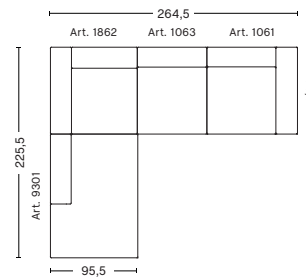

**CORNER COMB. 2
LEFT ARMREST**

W264,5 x D95,5/225,5 x H40/67 cm

Upholstery	NOK
Fabric group 1	39.896
Fabric group 2	40.846
Fabric group 3	41.696
Fabric group 4	42.646
Fabric group 5	59.096
Not available in leather