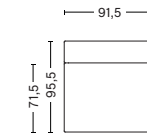

Middle
Art. 1963
W91,5 x D71,5/95,5 x H40/67 cm

Upholstery	NOK
Fabric group 1	10.399
Fabric group 2	10.649
Fabric group 3	10.849
Fabric group 4	11.099
Fabric group 5	14.649
Fabric group 6	22.499