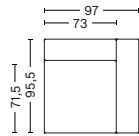

Right armrest
Art. 1061
W73/97 x D71,5/95,5 x H40/67 cm
Armrest D24 cm

Upholstery	NOK
Fabric group 1	10.399
Fabric group 2	10.649
Fabric group 3	10.849
Fabric group 4	11.099
Fabric group 5	15.799
Fabric group 6	24.299