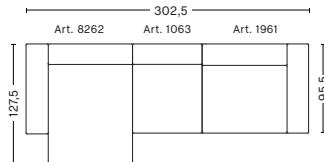

**3 SEATER COMB. 10
LEFT ARMREST**

W302,5 x D95,5/127,5 x H40/67 cm

Upholstery	NOK
Fabric group 1	35.097
Fabric group 2	35.747
Fabric group 3	36.397
Fabric group 4	37.197
Fabric group 5	50.797

Not available in leather