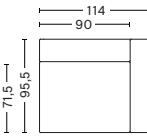

Right armrest
Art. 1961
W90/114 x D71,5/95,5 x H40/67 cm
Armrest D24 cm

Upholstery	NOK
Fabric group 1	12.749
Fabric group 2	12.949
Fabric group 3	13.199
Fabric group 4	13.449
Fabric group 5	19.999
Fabric group 6	33.299