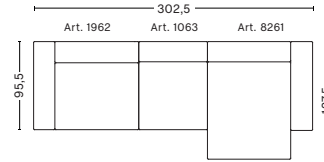

**3 SEATER COMB. 10
RIGHT ARMREST**

W302,5 x D95,5/127,5 x H40/67 cm

Upholstery	NOK
Fabric group 1	35.097
Fabric group 2	35.747
Fabric group 3	36.397
Fabric group 4	37.197
Fabric group 5	50.797

Not available in leather