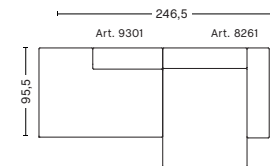

**2,5 SEATER COMB. 3
RIGHT ARMREST**

W246,5 x D95,5/127,5 x H40/67 cm

Upholstery	NOK
Fabric group 1	25.948
Fabric group 2	26.348
Fabric group 3	26.798
Fabric group 4	27.298
Fabric group 5	36.698
Not available in leather	

FABRIC GROUPS 1 / Surface by HAY, Remix, Linara, Mode 2 / Steelcut, Steelcut Trio, Melange Nap, Lola, Olavi by HAY, Flamiber, Fairway 3 / Divina, Divina Melange, Divina MD, Fiord, Ruskin, Roden, Bolgheri, DOT 1682 4 / Hallingdal, Canvas, Lila, Harald, Compound 5 / Coda, Sierra, California, Balder 6 / Silk

HAY