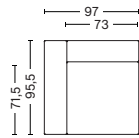

MAGS SOFA

MODULE OVERVIEW

HAY

**MAGS
NARROW MODULE**

Left armrest
Art. 1062
W73/97 x D71,5/95,5 x H40/67 cm
Armrest D24 cm

Upholstery	NOK
Fabric group 1	10.399
Fabric group 2	10.649
Fabric group 3	10.849
Fabric group 4	11.099
Fabric group 5	15.799
Fabric group 6	24.299

Right armrest
Art. 1061
W73/97 x D71,5/95,5 x H40/67 cm
Armrest D24 cm

Upholstery	NOK
Fabric group 1	10.399
Fabric group 2	10.649
Fabric group 3	10.849
Fabric group 4	11.099
Fabric group 5	15.799
Fabric group 6	24.299