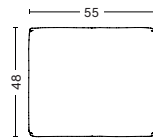

**MAGS
CUSHIONS**

Cushion
Art. 09
W55 x D9 x H48 cm

Upholstery	NOK
Fabric group 1	1.549
Fabric group 2	1.599
Fabric group 3	1.649
Fabric group 4	1.699
Fabric group 5	2.149
Fabric group 6	2.779