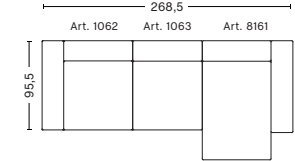

**3 SEATER COMB. 9
RIGHT ARMREST**

W268,5 x D95,5/127,5 x H40/67 cm

Upholstery	NOK
Fabric group 1	30.247
Fabric group 2	30.997
Fabric group 3	31.647
Fabric group 4	32.347
Fabric group 5	44.047

Not available in leather