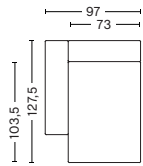

**MAGS NARROW CHAISE LONGUE
MODULE SHORT**

Left armrest*

Art. 8162
W73/97 x D103,5/127,5 x H40/67 cm
Armrest D24 cm

Upholstery	NOK
Fabric group 1	12.099
Fabric group 2	12.349
Fabric group 3	12.599
Fabric group 4	12.799
Fabric group 5	17.449

Not available in leather