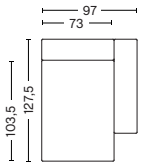

Right armrest*

Art. 8161
W73/97 x D103,5/127,5 x H40/67 cm
Armrest D24 cm

Upholstery	NOK
Fabric group 1	12.099
Fabric group 2	12.349
Fabric group 3	12.599
Fabric group 4	12.799
Fabric group 5	17.449

Not available in leather