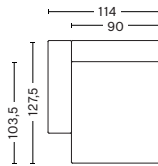

**MAGS WIDE CHAISE LONGUE
MODULE SHORT**

Left armrest*

Art. 8262
W90/114 x D103,5/127,5 x H40/67 cm
Armrest D24 cm

Upholstery	NOK
Fabric group 1	14.599
Fabric group 2	14.799
Fabric group 3	14.999
Fabric group 4	15.299
Fabric group 5	19.999

Not available in leather