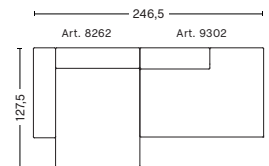

**2,5 SEATER COMB. 3
LEFT ARMREST**

W246,5 x D95,5/127,5 x H40/67 cm

Upholstery	NOK
Fabric group 1	25.948
Fabric group 2	26.348
Fabric group 3	26.798
Fabric group 4	27.298
Fabric group 5	36.698
Not available in leather