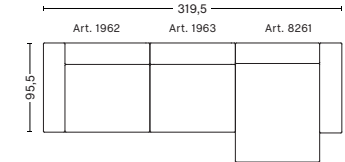

**3 SEATER COMB. 11
RIGHT ARMREST**

W319,5 x D95,5/127,5 x H40/67 cm

Upholstery	NOK
Fabric group 1	37.747
Fabric group 2	38.397
Fabric group 3	39.047
Fabric group 4	39.847
Fabric group 5	54.647

Not available in leather

FABRIC GROUPS 1 / Surface by HAY, Remix, Linara, Mode 2 / Steelcut, Steelcut Trio, Melange Nap, Lola, Olavi by HAY, Flamiber, Fairway 3 / Divina, Divina Melange, Divina MD, Fiord, Ruskin, Roden, Bolgheri, DOT 1682 4 / Hallingdal, Canvas, Lila, Harald, Compound 5 / Coda, Sierra, California, Balder 6 / Silk

HAY