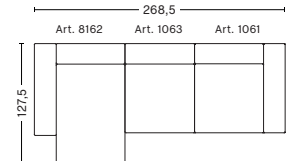

**3 SEATER COMB. 9
LEFT ARMREST**

W268,5 x D95,5/127,5 x H40/67 cm

Upholstery	NOK
Fabric group 1	30.247
Fabric group 2	30.997
Fabric group 3	31.647
Fabric group 4	32.347
Fabric group 5	44.047

Not available in leather