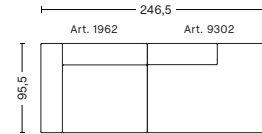

**2,5 SEATER COMB. 2
LEFT ARMREST**

W246,5 x D95,5 x H40/67 cm

Upholstery	NOK
Fabric group 1	24.098
Fabric group 2	24.498
Fabric group 3	24.998
Fabric group 4	25.448
Fabric group 5	36.698
Not available in leather