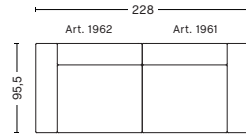

- MAGS SOFA, COMBINATIONS / 2,5 SEATER -

2,5 SEATER COMB. 1

W228 x D95,5 x H40/67 cm

Upholstery	NOK
Fabric group 1	25.498
Fabric group 2	25.898
Fabric group 3	26.398
Fabric group 4	26.898
Fabric group 5	39.998
Fabric group 6	66.598