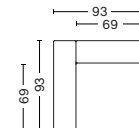

**MAGS
CORNER MODULE**

Left corner
Art. 1862
W69/93 x D69/93 x H40/67 cm
Armrest D24 cm

Upholstery	NOK
Fabric group 1	10.399
Fabric group 2	10.649
Fabric group 3	10.849
Fabric group 4	11.099
Fabric group 5	15.799
Fabric group 6	23.999