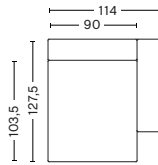

Right armrest*

Art. 8261
W90/114 x D103,5/127,5 x H40/67 cm
Armrest D24 cm

Upholstery	NOK
Fabric group 1	14.599
Fabric group 2	14.799
Fabric group 3	14.999
Fabric group 4	15.299
Fabric group 5	19.999

Not available in leather