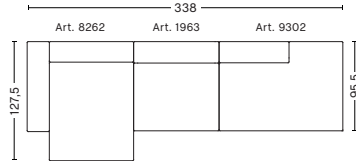

- MAGS SOFA, COMBINATIONS / 3 SEATER -

**3 SEATER COMB. 5
LEFT ARMREST**

W338 x D95,5/127,5 x H40/67 cm

Upholstery	NOK
Fabric group 1	36.347
Fabric group 2	36.997
Fabric group 3	37.647
Fabric group 4	38.397
Fabric group 5	51.347

Not available in leather