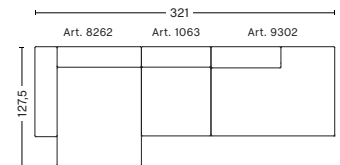

**3 SEATER COMB. 4
LEFT ARMREST**

W321 x D95,5/127,5 x H40/67 cm

Upholstery	NOK
Fabric group 1	33.697
Fabric group 2	34.347
Fabric group 3	34.997
Fabric group 4	35.747
Fabric group 5	47.497
Not available in leather