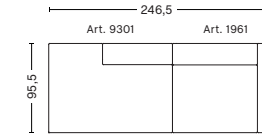

**2,5 SEATER COMB. 2
RIGHT ARMREST**

W246,5 x D95,5 x H40/67 cm

Upholstery	NOK
Fabric group 1	24.098
Fabric group 2	24.498
Fabric group 3	24.998
Fabric group 4	25.448
Fabric group 5	36.698
Not available in leather