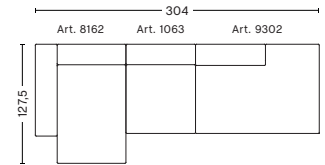

**3 SEATER COMB. 3
LEFT ARMREST**

W304 x D95,5/127,5 x H40/67 cm

Upholstery	NOK
Fabric group 1	31.197
Fabric group 2	31.897
Fabric group 3	32.597
Fabric group 4	33.247
Fabric group 5	44.947
Not available in leather