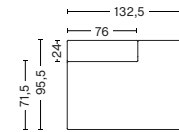

MAGS LOUNGE MODULE

Left backrest

Art. 9302
W132,5 x D71,5/95,5 x H40/67 cm

Upholstery	NOK
Fabric group 1	11.349
Fabric group 2	11.549
Fabric group 3	11.799
Fabric group 4	11.999
Fabric group 5	16.699

Not available in leather