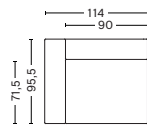

**MAGS
WIDE MODULE**

Left armrest
Art. 1962
W90/114 x D71,5/95,5 x H40/67 cm
Armrest D24 cm

Upholstery	NOK
Fabric group 1	12.749
Fabric group 2	12.949
Fabric group 3	13.199
Fabric group 4	13.449
Fabric group 5	19.999
Fabric group 6	33.299