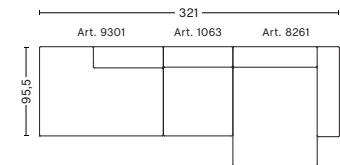

**3 SEATER COMB. 4
RIGHT ARMREST**

W321 x D95,5/127,5 x H40/67 cm

Upholstery	NOK
Fabric group 1	33.697
Fabric group 2	34.347
Fabric group 3	34.997
Fabric group 4	35.747
Fabric group 5	47.497
Not available in leather	

FABRIC GROUPS 1 / Surface by HAY, Remix, Linara, Mode 2 / Steelcut, Steelcut Trio, Melange Nap, Lola, Olavi by HAY, Flamiber, Fairway 3 / Divina, Divina Melange, Divina MD, Fiord, Ruskin, Roden, Bolgheri, DOT 1682 4 / Hallingdal, Canvas, Lila, Harald, Compound 5 / Coda, Sierra, California, Balder 6 / Silk

HAY