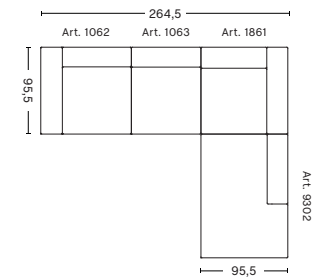

**CORNER COMB. 2
RIGHT ARMREST**

W264,5 x D95,5/225,5 x H40/67 cm

Upholstery	NOK
Fabric group 1	39.896
Fabric group 2	40.846
Fabric group 3	41.696
Fabric group 4	42.646
Fabric group 5	59.096
Not available in leather	

FABRIC GROUPS 1 / Surface by HAY, Remix, Linara, Mode 2 / Steelcut, Steelcut Trio, Melange Nap, Lola, Olavi by HAY, Flamiber, Fairway 3 / Divina, Divina Melange, Divina MD, Fiord, Ruskin, Roden, Bolgheri, DOT 1682 4 / Hallingdal, Canvas, Lila, Harald, Compound 5 / Coda, Sierra, California, Balder 6 / Silk

HAY