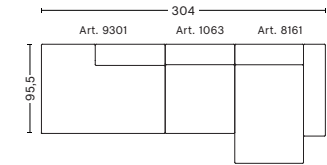

**3 SEATER COMB. 3
RIGHT ARMREST**

W304 x D95,5/127,5 x H40/67 cm

Upholstery	NOK
Fabric group 1	31.197
Fabric group 2	31.897
Fabric group 3	32.597
Fabric group 4	33.247
Fabric group 5	44.947
Not available in leather