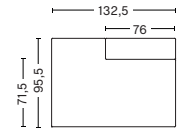

Right backrest

Art. 9301
W132,5 x D71,5/95,5 x H40/67 cm

Upholstery	NOK
Fabric group 1	11.349
Fabric group 2	11.549
Fabric group 3	11.799
Fabric group 4	11.999
Fabric group 5	16.699

Not available in leather

*Please contact our sales department if connecting two chaise longue modules

FABRIC GROUPS 1 / Remix, Linara, Mode, Surface by HAY 2 / Steelcut, Steelcut Trio, Melange Nap, Lola, Olavi by HAY, Flamiber, Fairway 3 / Divina, Divina Melange, Divina MD, Flord, Ruskin, Roden, Bolgheri, DOT 1628 4 / Hallingdal, Canvas, Compound, Harald, Lila 5 / Coda, Balder

HAY